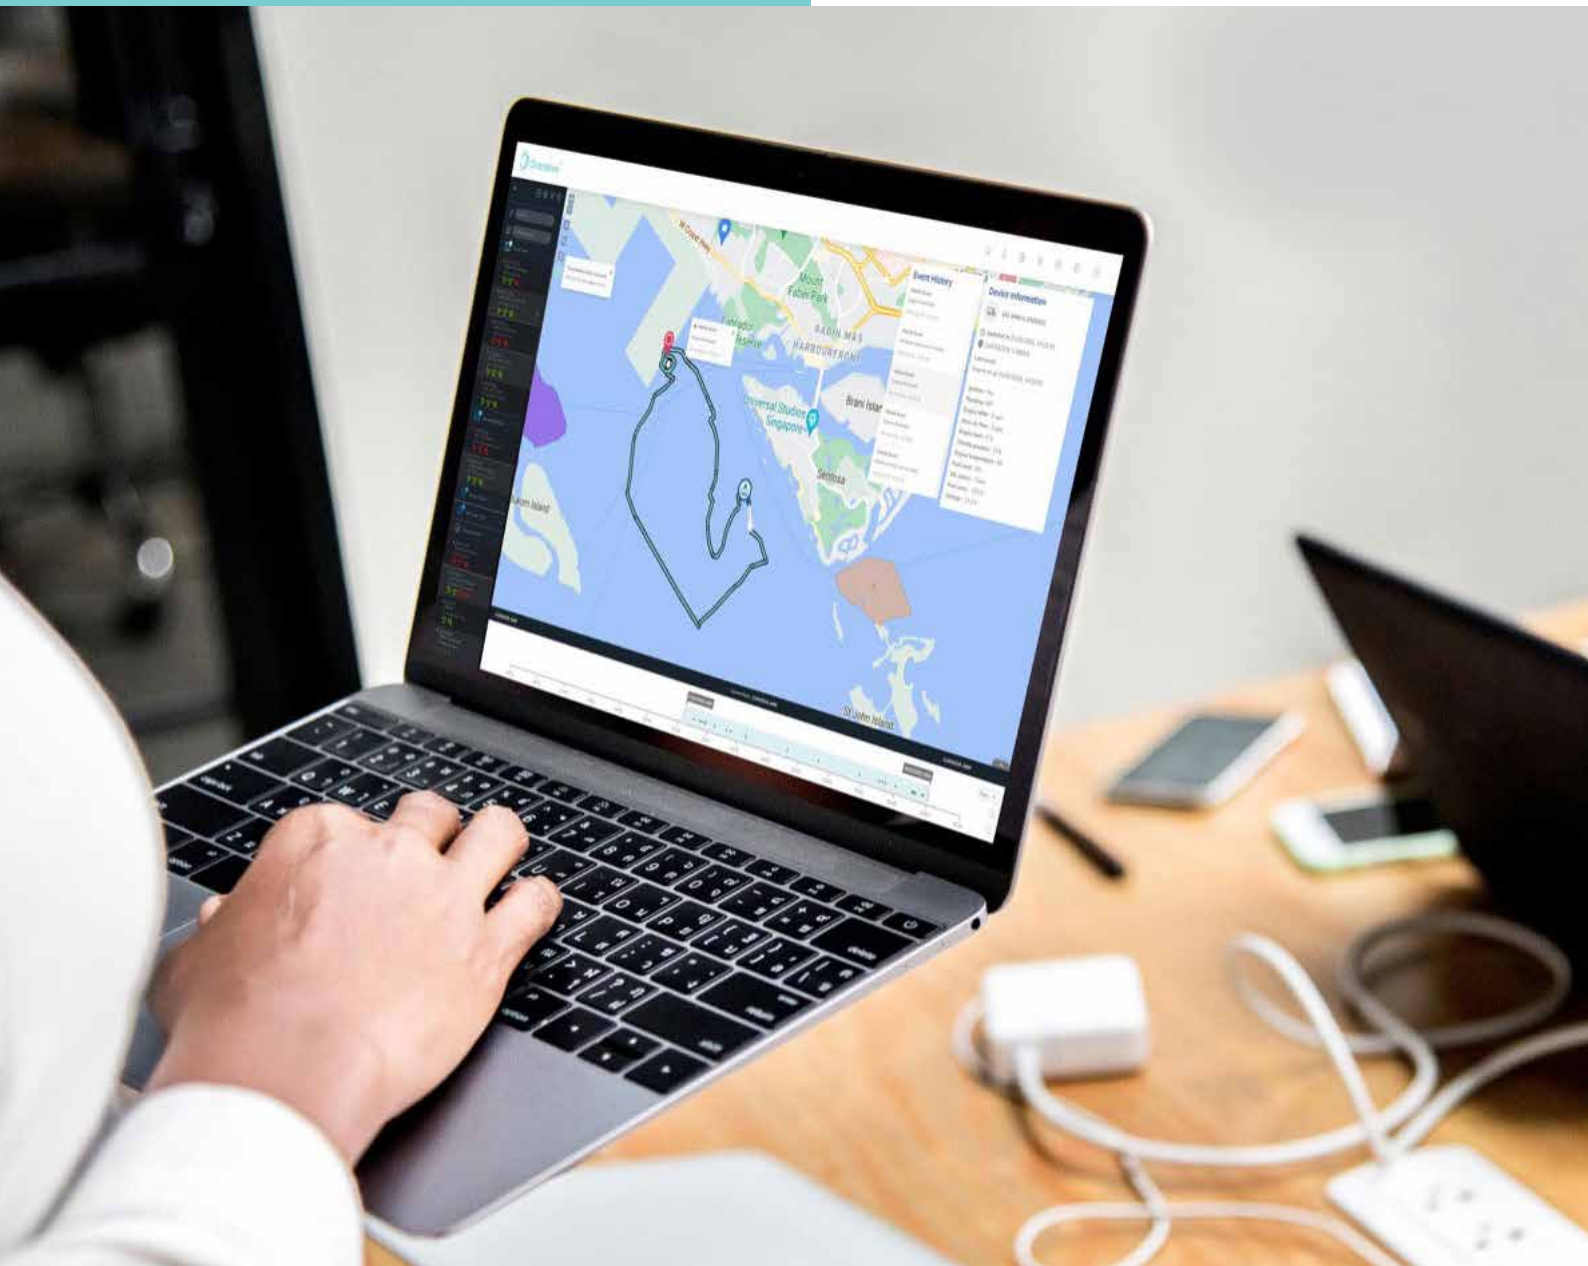

The Challenge

Having precise real-time location data is crucial to any shipping service. Overdrive helps Shipmentfocus to overcome issues with

- 1 Delays in report and data collection
- 2 Data inaccuracy
- 3 Poor visibility on ship location and status
- 4 Accurate real-time access to vehicular data

The Solution

Overdrive provided robust hardware tailored to seamlessly integrate and add value service to Shipmentfocus' existing platform. The solution empowers them to accurately pinpoint the ship's location to enable fast emergency response in case of any distress at sea, no matter where they sail to.

Number of Assets: 16 Vessels

How does it work?

Overdrive's GPS tracking devices were installed to 16 vessels and worked by capturing data on location, speed, and condition of each vessel. Data is then transmitted in real-time and is displayed on Shipsfocus' platform to provide accurate readings to know the ship's current position, assist on route optimization and other crucial data needed for a safe and efficient navigation.

The Benefits

Durable and highly customisable

Improve data collection and accuracy

Enhance crew and passenger safety

Better ship **efficiency and functionality**

The Results

Overdrive's solution enables Shipsfocus to effectively track all its ships. It enhances safety for the crew and passengers on board as it notifies ship owners if the ships lie outside the designated boundaries. The solution assists them in knowing the best routes to take to avoid collisions and other potential incidents at sea.