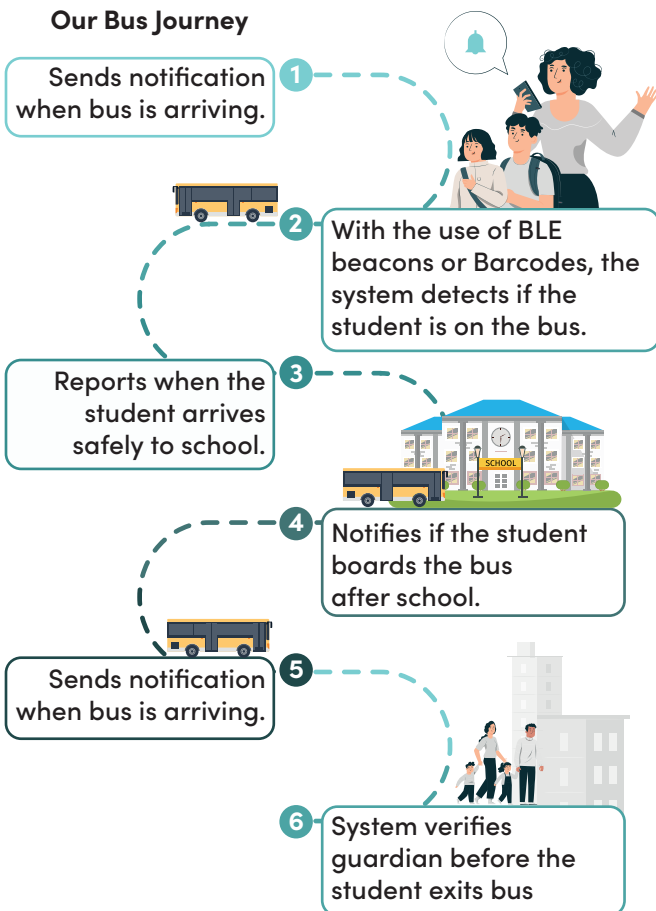

How School Bus Tracking System Works

Overdrive's school bus system is more than just a GPS tracker for students. We provide flexible services that come together into a wide-ranging transportation management solution. Equipped with attendance tracking module so that no student will be left behind and a route management function that allows drivers to plan their routes – saving time, reducing cost and increasing productivity.

Since the system has very little hardware deployment reliance, it has the ability to scale in faster. The solution serves as a way of monitoring the safety and security of students during transit and gives a sense of visibility for parents to ensure their kids are safe at all times.

Our Bus Journey

Key Features

Real-Time Analysis
Get updates with minimum delays.

E-Wallet
Digitally manage payments and monitor payment status.

Notifications
Generate notifications once a particular event happens.

System Alerts
Set triggers such as SMS notifications and email to the right people.

Reports
Access real time data. Set rules and conditions to get the best report for your needs.

Route Optimisation
Plan daily travel routes for shorter commute and improve well-being for each student.

The Technology

A safety tracking system that utilizes high powered BLE Beacon and radio-frequency identification (RFID) tags that allow parents to pro-actively supervise their child's travels for peace of mind.

RFID Technology

Digital data encoded in RFID Tags are captured by a reader that allows sensor data including movement and location to be wirelessly transmitted.

BLE Beacon

A low-energy Bluetooth technology that sends signals and transmits valuable data to smart devices nearby.

*No hardware required other than a Smart Phone.

Our mobile application supports various modes of detection such as Barcode, QR code scanning, BLE Beacons and RFID Tags for quick and ease of use.

Who Are We

Overdrive is a Internet of Things (IoT) company that can intelligently connect physical assets with natural and artificial Intelligence across entire ecosystems so as to give clients the power to monitor, change and track virtually anything from practically anywhere. We provide a suite of holistic IoT products and solutions – all under one roof.

What We Do

Specialises in
Fleet Management,
Assets Monitoring,
Environmental Sensing,
Vehicles Monitoring,
Real Time Location System
and more.

Hello,
We Are **Overdrive.**

Overdrive IOT Pte Ltd

www.overdriveiot.com

ask@overdriveiot.com

+65 6950 0890